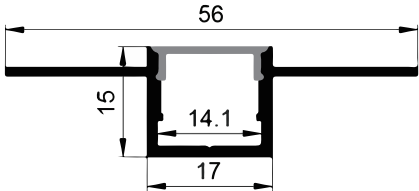

P-5615

Omega-Lite bv - the Netherlands