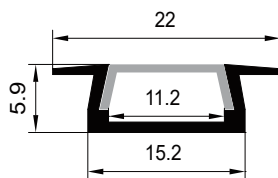

P-2206

Omega-Lite bv - the Netherlands