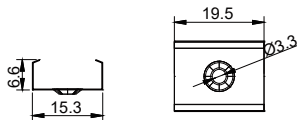

End Cap

Black

Clip

Stainless steel