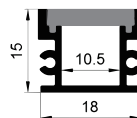

# P-1814

Push in

Opal

Diffuser

Black

Silver

Black

White