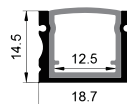

P-1715W - IP65

Omega-Lite bv - the Netherlands

P-1715W - IP65

Push in

Opal

Diffuser

Black

Silver