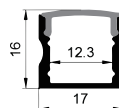

P-1715

Omega-Lite bv - the Netherlands