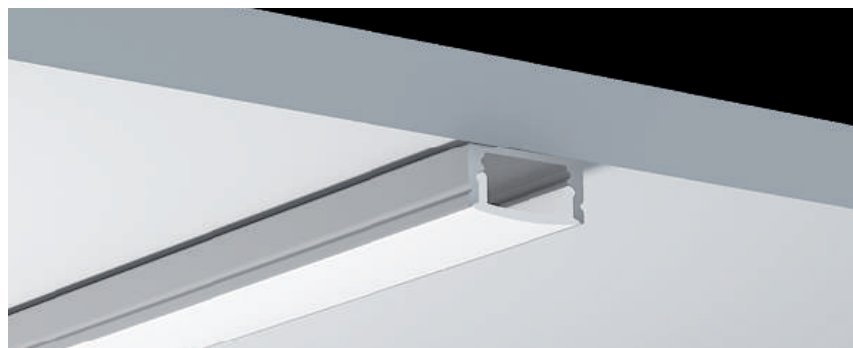

P-1707

Omega-Lite bv - the Netherlands