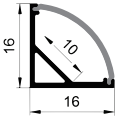

# P-1616

Push in

Opal

Diffuser

Silver

Black

White

End Cap