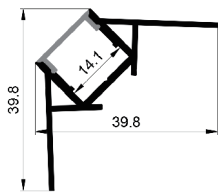

BLACK SERIES

3939

ALU PROFILE

3939 ALU 6063-T5 1M,2M,3M

Black

COVER

3939 PC PC 1M,2M,3M Push in

Black