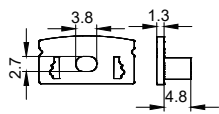

ALUMINIUM SERIES

QSG-1707D

ALU PROFILE

1707D ALU 6063-T5 1M,2M,3M

COVER

1707D PC PC 1M,2M,3M Push In

ACCESSORIES

End Cap